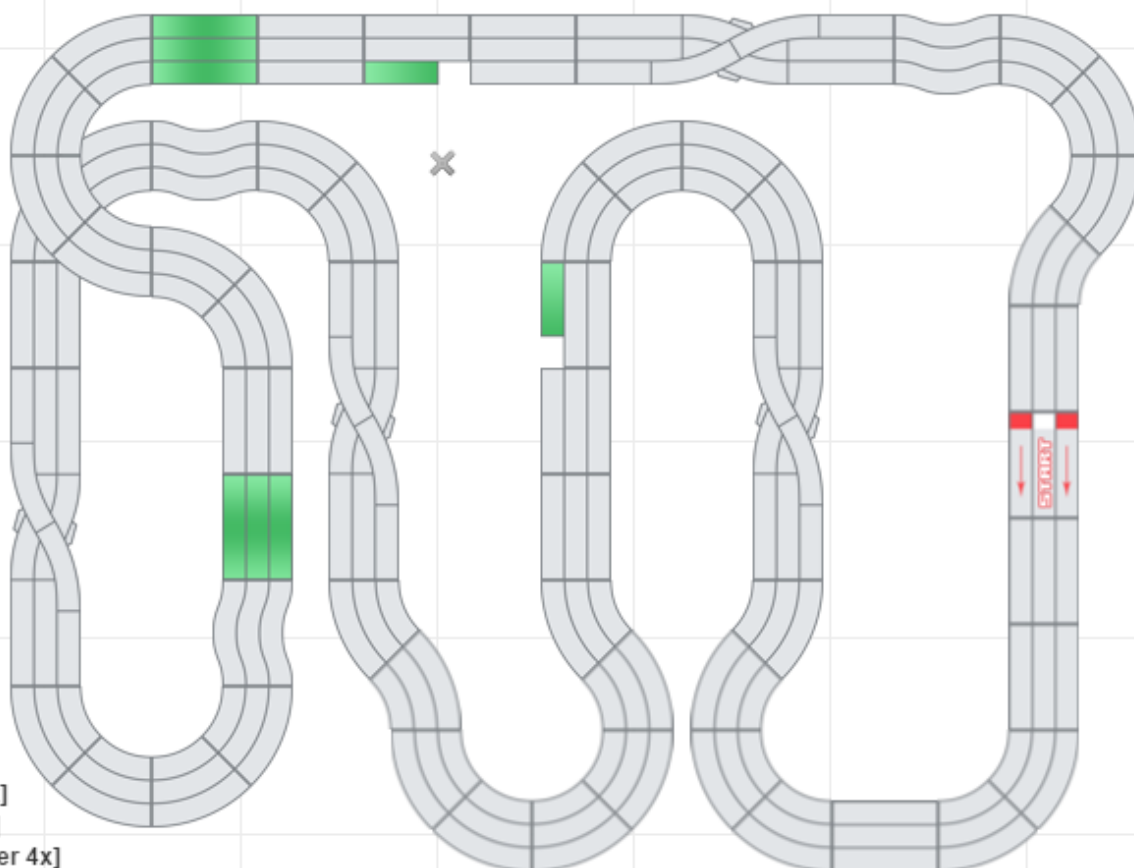

[Straight 11x]

[Corner 36x]

[Lane changer 4x]

[Wave 3x]

[Slope 2x]

[Jump 2x]

[Total track length 94.95m]

Made with Mini4WD Online Track Editor - <http://www.pimentosso.com/mini4wd-track-editor/>